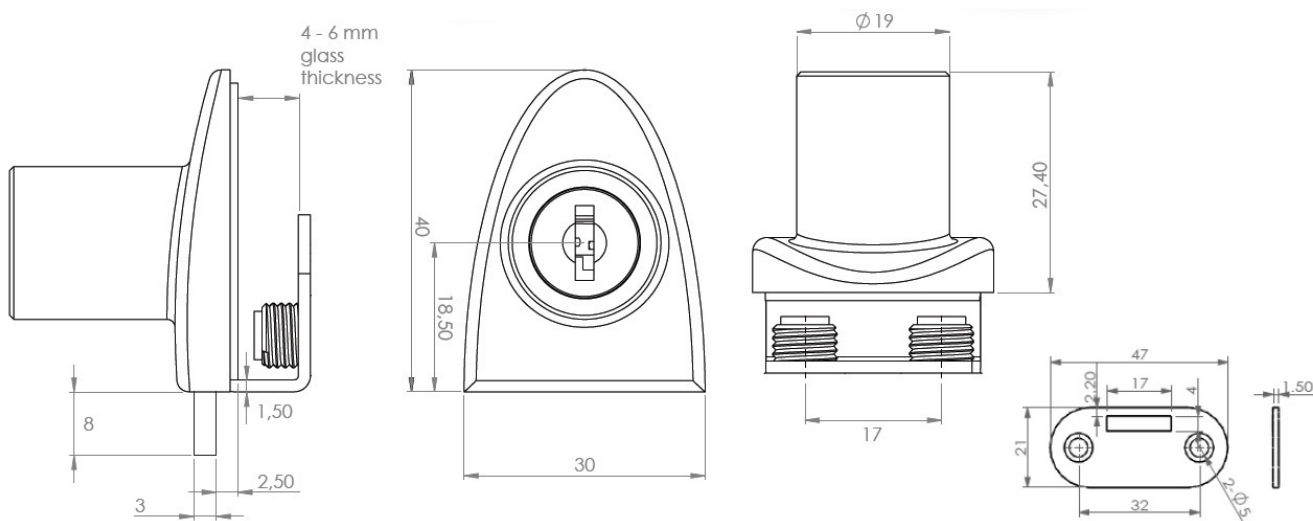

PRODUCT SHEET

Description:

Glass Door Lock "Badge", F/Single Doors, CPL, KA D20,W/SISO Oval Metal Key, 400 KD,W/2 Zamak Screws W/PVC Tip, 1 CPL, Flat Oval Metal Striking Plate, f/Glass Thickness 4-6mm

Item number:

14.09.507-0

Units	Box	Carton	HS Code	Barcode
Pcs.	10	100	8301300000	 5704866048620

SISO A/S

Mileparken 11
DK-2740 Skovlunde
Denmark
VAT: DK 24786013

Phone +45 45 830 900

www.siso.dk
siso@siso.dk

Danske Bank
Nytorv Branch
Copenhagen
SWIFT: DABADKKK

Account no.
4180 3112 112936
IBAN Account
DK7230003112112936